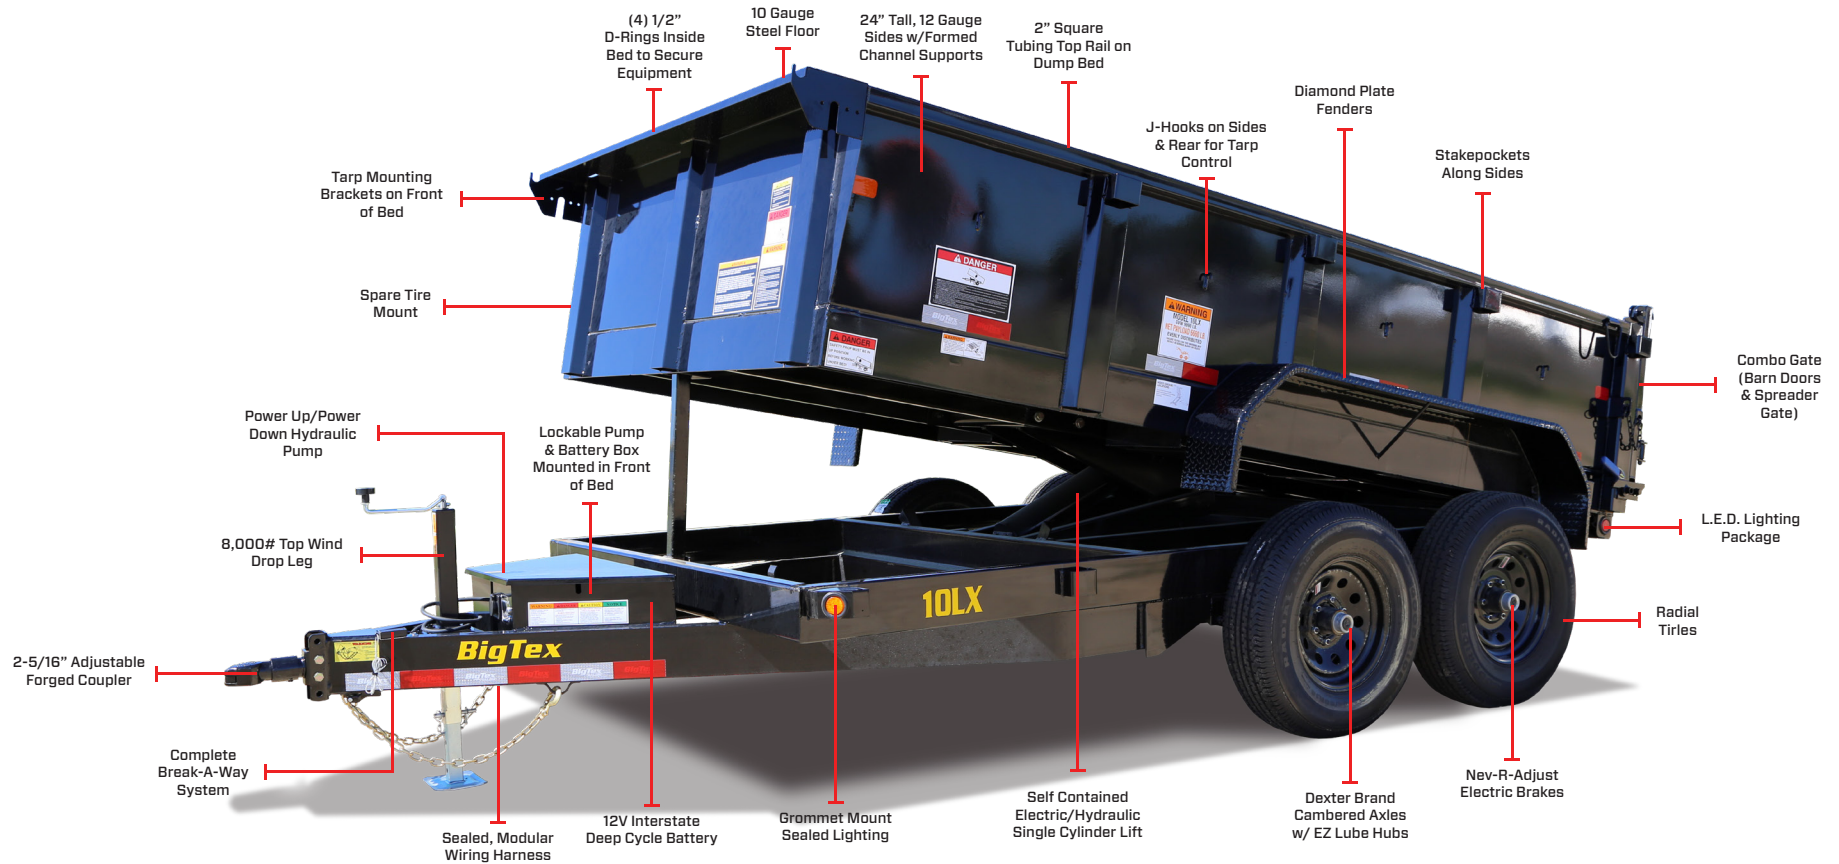

10LX | PRO SERIES TANDEM AXLE EXTRA WIDE DUMP TRAILER

GVWR: 9,990#
 lbs EMPTY WEIGHT: 3,500# (12' Model)
 AVAILABLE LENGTHS: 10' - 12'
 BED WIDTH: 83" WIDE
 COUPLER: 2-5/16" Adjustable Forged

HYDRAULIC SINGLE CYLINDER LIFT

The 10LX is equipped with a self contained electric/hydraulic single cylinder lift designed to make dumping and spreading aggregates smooth and easy.

REAR COMBO GATE

Combo gates (Barn Doors & Spreader Gate) make it easy to load, unload or spread.

LOCKABLE PUMP & BATTERY BOX

This lockable box protects the battery and pump from damage and theft.